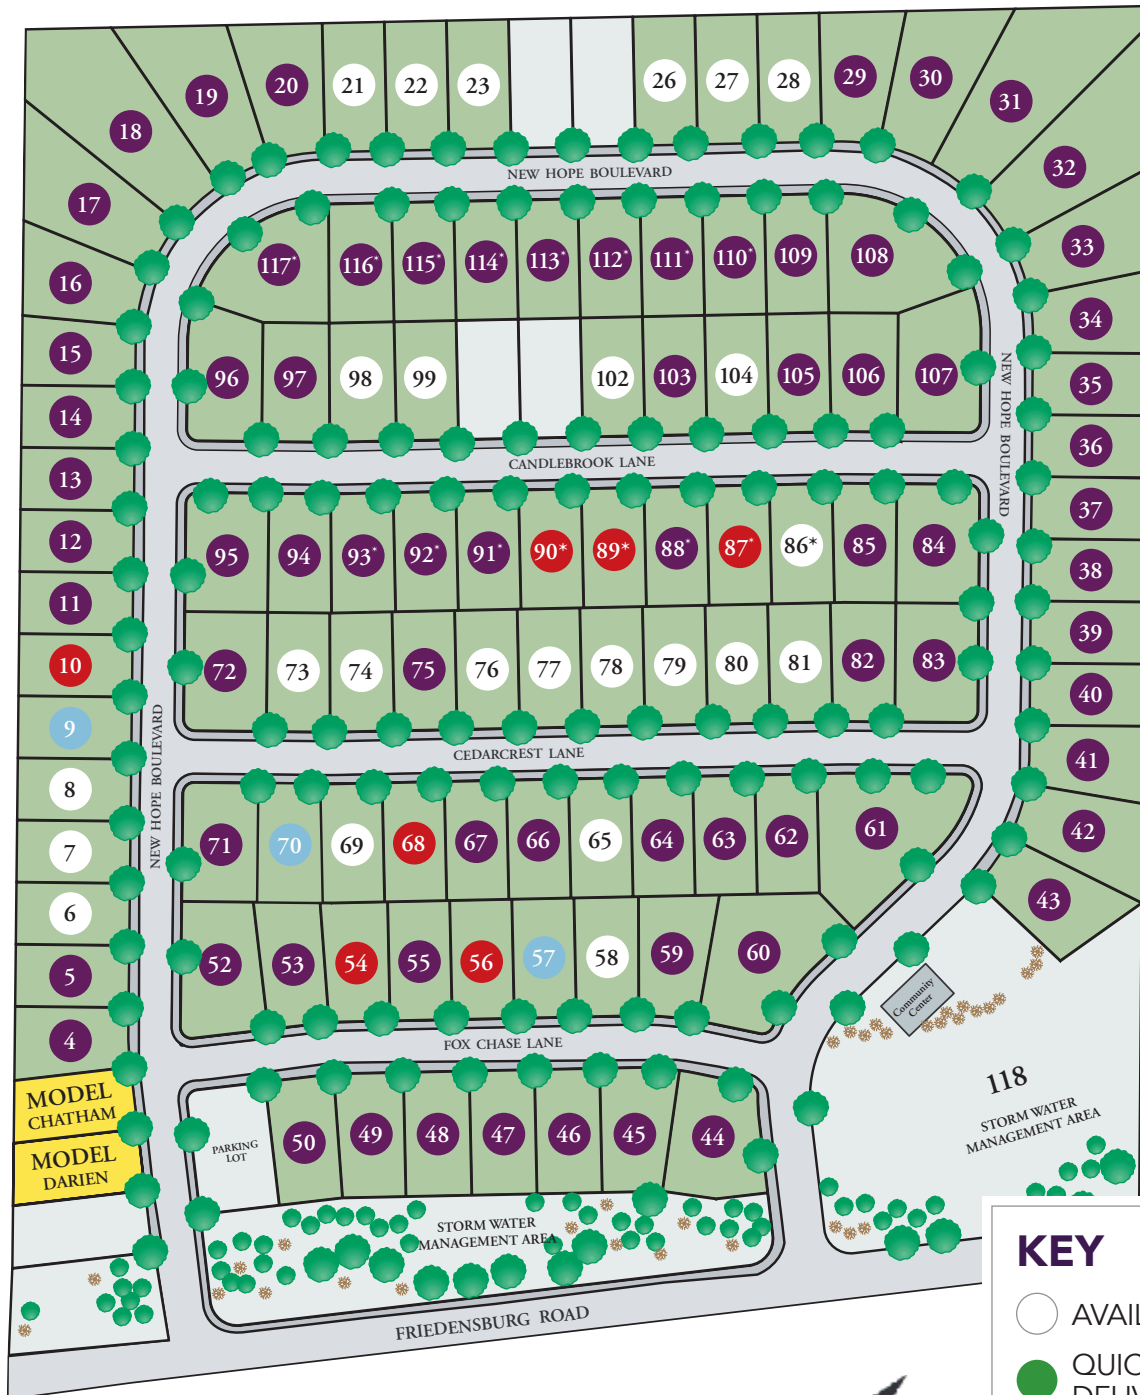

SITE PLAN

KEY

- AVAILABLE
- QUICK DELIVERY
- DEPOSIT
- SOLD
- SETTLED
- MODEL

*Homesite with Walk-out Basement

JUDDBUILDERS.COM • 610.987.0422 • MVF@JUDDBUILDERS.COM

Please see sales consultant for more details. Site plan shown is an artist's rendition. All dimensions, features and amenities are approximate and subject to change without notice. Builder is not responsible for printer's errors and omissions. ©Judd Builders 10.15.18