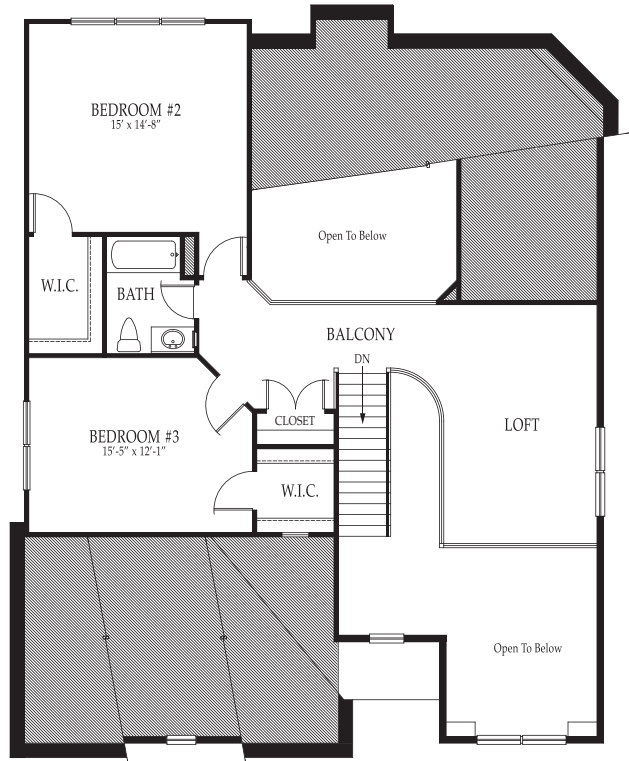

RENAISSANCE

AT MORGAN CREEK

THE GREENWICH

FIRST FLOOR

SECOND FLOOR

JUDDBUILDERS.COM • 215.538.3600 • RMC@JUDDBUILDERS.COM

Please see sales consultant for more details. Refrigerator, washer, dryer and fireplaces on floorplans are optional and are not standard features when purchasing a house. All dimensions, features and amenities are approximate and subject to change without notice. Builder is not responsible for printer's errors and omissions. ©Judd Builders 10.17