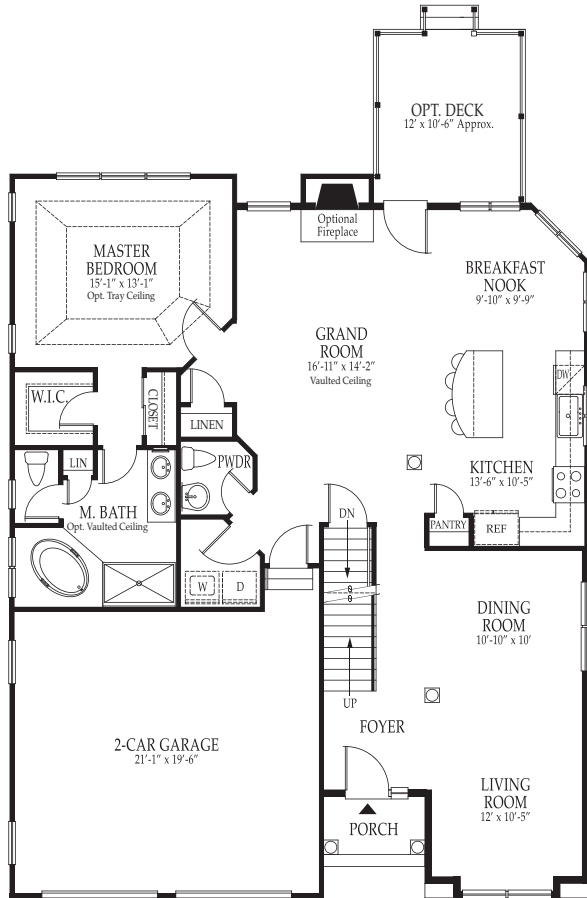

RENAISSANCE

AT MORGAN CREEK

THE GREENWICH

FIRST FLOOR

SECOND FLOOR

JUDDBUILDERS.COM • 215.538.3600 • RMC@JUDDBUILDERS.COM

Please see sales consultant for more details. Refrigerator, washer, dryer and fireplaces on floorplans are optional and are not standard features when purchasing a house. All dimensions, features and amenities are approximate and subject to change without notice. Builder is not responsible for printer's errors and omissions. ©Judd Builders 10.17