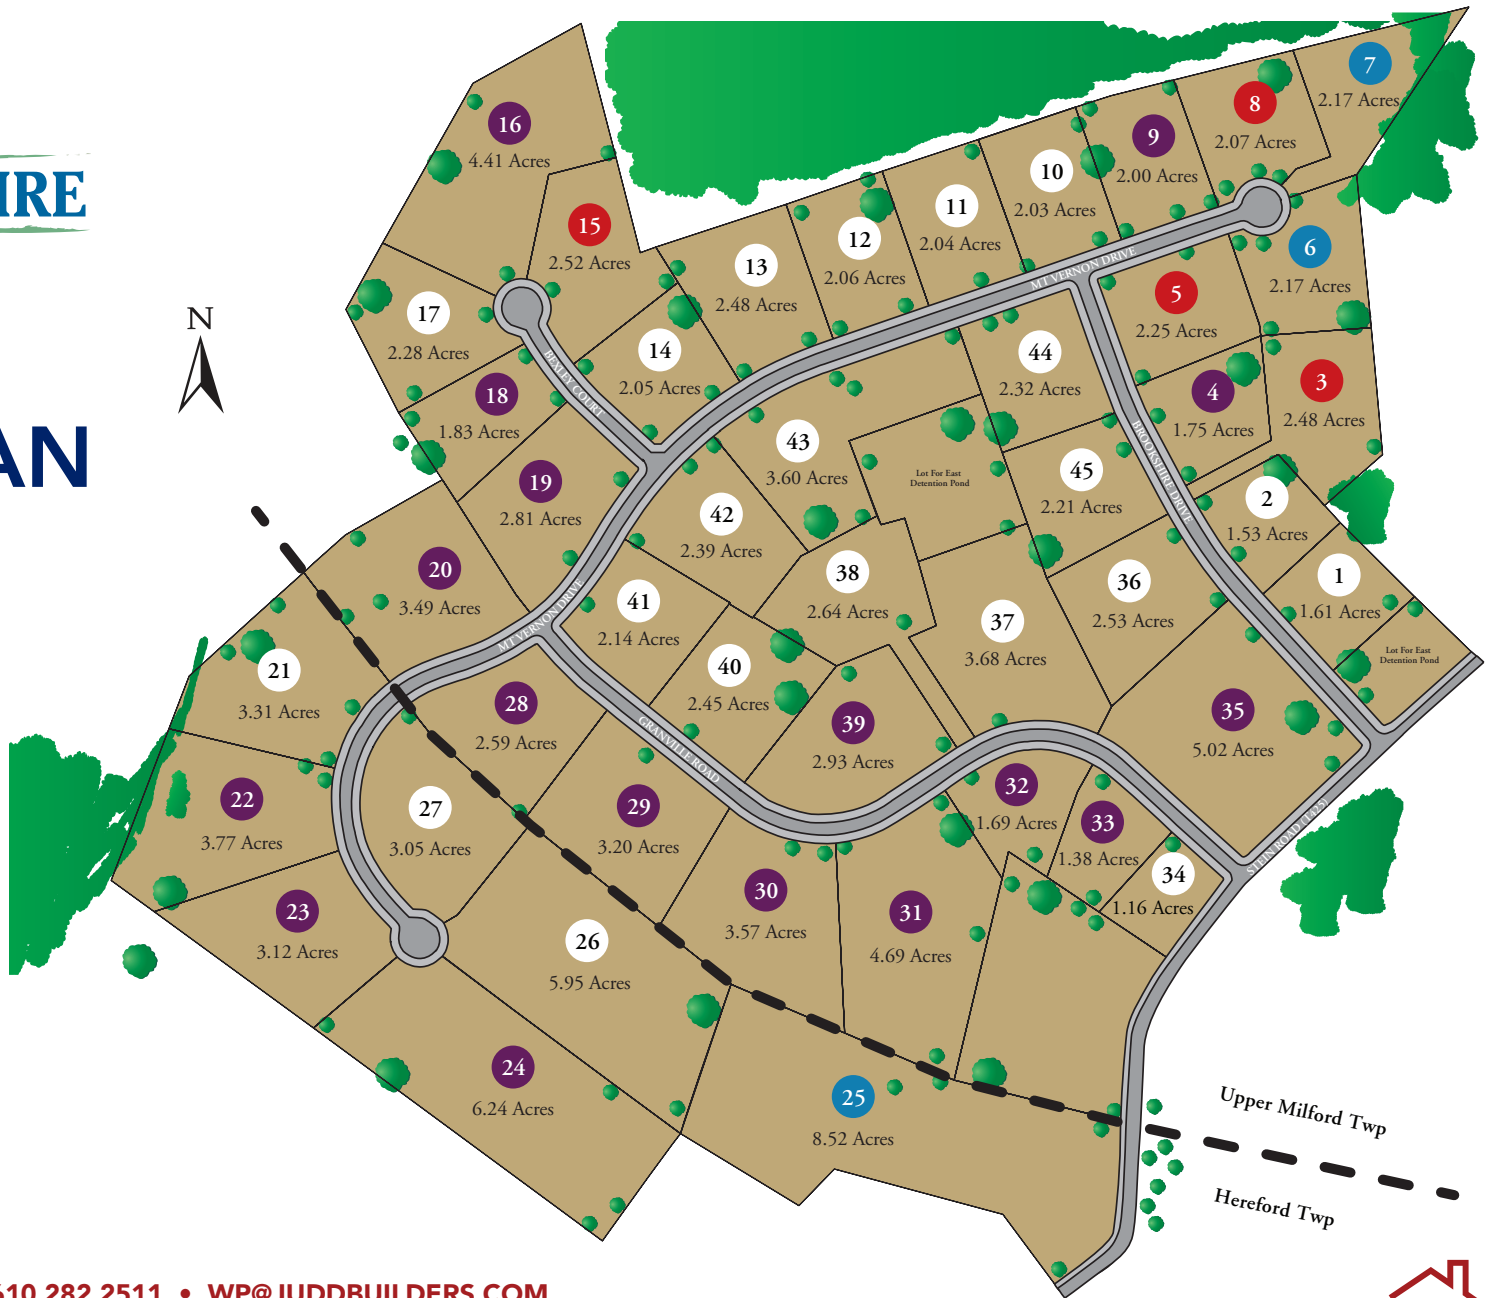

BROOKSHIRE

SITE PLAN

KEY

- AVAILABLE
- QUICK DELIVERY
- DEPOSIT
- SOLD
- SETTLED
- MODEL
- NOT AVAILABLE

JUDDBUILDERS.COM • 610.282.2511 • WP@JUDDBUILDERS.COM

Please see sales consultant for more details. Siteplan shown is an artist's rendition. All dimensions, features and amenities are approximate and subject to change without notice. Builder is not responsible for printer's errors and omissions. ©Judd Builders 05.21.18